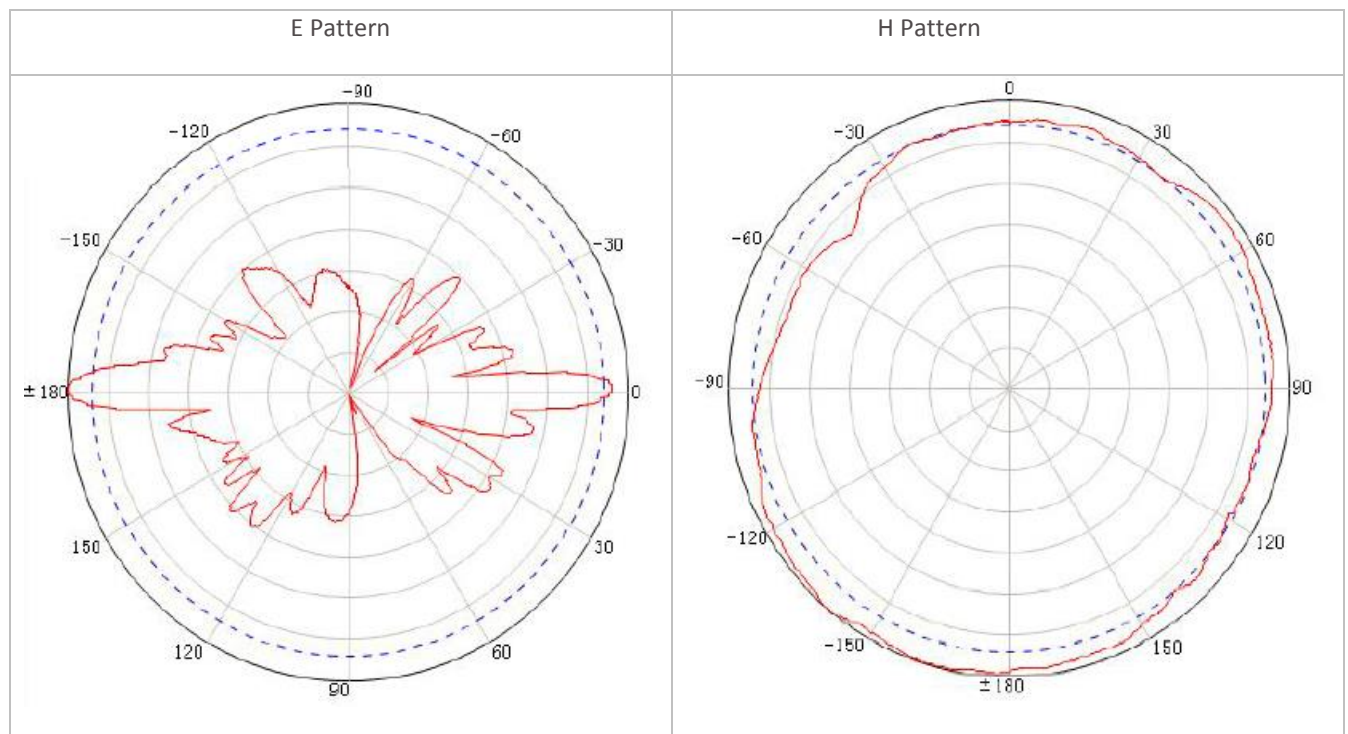

NA 5x12-360 DP

Netronics Antenna – NA 5x12-360 DP

NA 5x12-360 DP is a 5 GHz, 12 dBi, Omni directional antenna, compatible with NetStream portfolio.

Antenna Pattern

Product Specifications

Electrical

Frequency Range	5.150-5.850 GHz
Gain	12 dBi
VSWR	≤ 1.5
Horizontal Beam width	360°
Vertical Beam width	7
Polarization	Vertical and Horizontal
Impedance	50 Ω
Input Power	100 W (max)
Connector	N-K

Mechanical

Dimensions	590 x 110 x 73 mm
Weight	1.8 kg
Mounting Mast Diameter	Ø40~Ø70 mm
Radome Material	Fiberglass
Rated Wind Velocity	241 Km/h

600-15 Allstate Parkway, Markham
Ontario, Canada
Tel: +1 (905) 415 4585
Email: info@netronics-networks.com